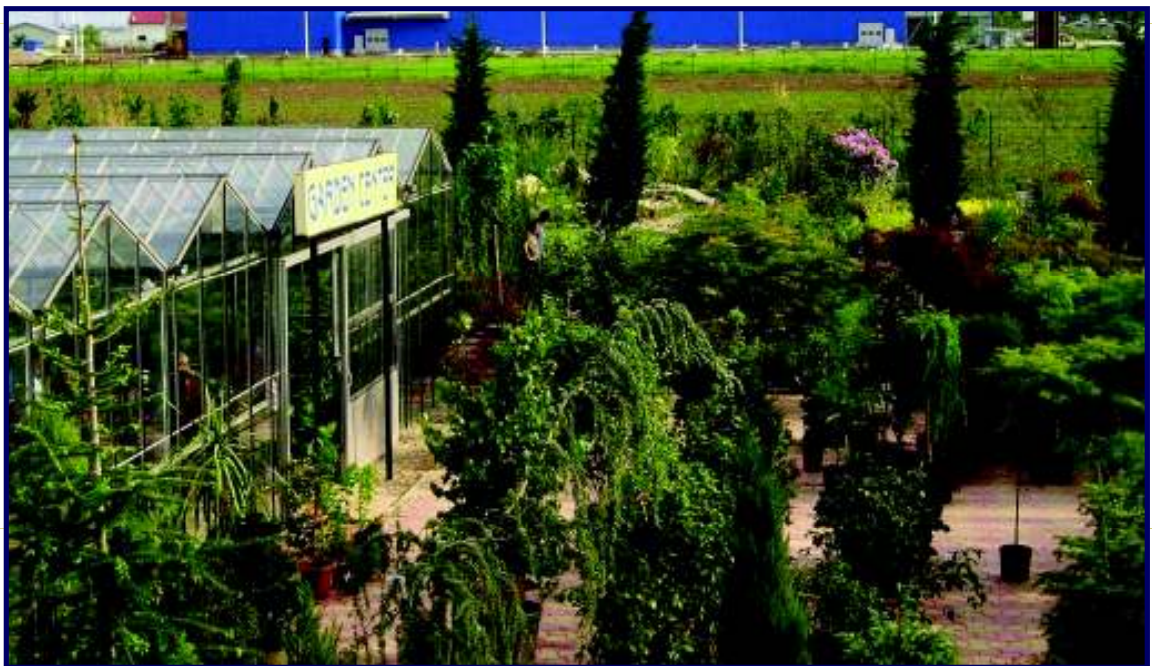

OUTDOOR PLANTS, INDOOR PLANTS GARDEN PRODUCTS

- Decorative outdoor trees and plants
- Indoor plants (halls, reception halls, meeting rooms, hotels rooms, gyms, swimming pools, etc..)
- Fruit trees

- Showroom Garden Center – Snagov - Tancabesti, DN1, Km 27
- Showroom Magurele - Magurele, Str. Atomistilor, Nr. 127-135, Ilfov
- Showroom Eco-Horticultura – Bucuresti, Bd. Timisoara, nr.89,
- Showroom Corbeanca